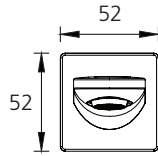

Paris

PA102206MB

Matt Black Wall Spout

Specifications /

WELs rating	5 Stars, 6L per minute
Temperature rating (min / max)	1°C - 65°C
Pressure rating (min / max)	150 kPa - 500 kPa
Finish	Matte black (powder coated)
Materials	Brass spout
Product weight	0.59kg
Installation	200mm fixed wall spout
Water supply	Mains
Warranty	10 years body; 5 years seals, tails, fittings, aerators; 1 year finish and labour (refer to oliveri.com.au)
Maintenance and care instructions	All surfaces should be cleaned with mild liquid detergent or soap and water. Do not use cream cleaners or citrus based cleaning products, as they are abrasive. Use of unsuitable cleaning agents may damage the surface. Any damage caused in this way will not be covered by warranty.