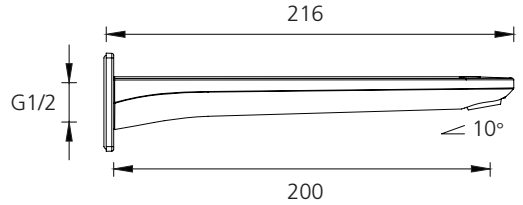

Paris

PA102206MB

Matt Black Wall Spout

Specifications /

WELs rating	5 Stars, 6L per minute
Temperature rating (min / max)	1°C - 65°C
Pressure rating (min / max)	150 kPa - 500 kPa
Finish	Matte black (powder coated)
Materials	Brass spout
Product weight	0.59kg
Installation	200mm fixed wall spout
Water supply	Mains
Warranty	10 years body; 5 years seals, tails, fittings, aerators; 1 year finish and labour (refer to oliveri.com.au)
Maintenance and care instructions	All surfaces should be cleaned with mild liquid detergent or soap and water. Do not use cream cleaners or citrus based cleaning products, as they are abrasive. Use of unsuitable cleaning agents may damage the surface. Any damage caused in this way will not be covered by warranty.