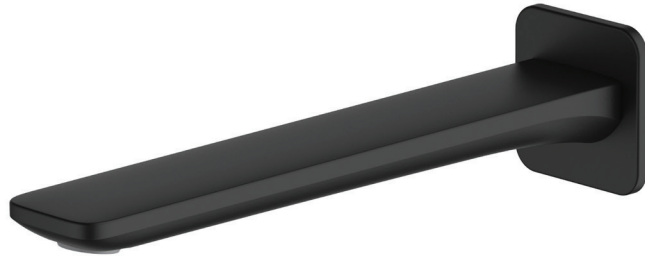

Paris

PA102206MB

Matt Black Wall Spout

Specifications /

WELs rating	5 Stars, 6L per minute
Temperature rating (min / max)	1°C - 65°C
Pressure rating (min / max)	150 kPa - 500 kPa
Finish	Matte black (powder coated)
Materials	Brass spout
Product weight	0.59kg
Installation	200mm fixed wall spout
Water supply	Mains
Warranty	10 years body; 5 years seals, tails, fittings, aerators; 1 year finish and labour (refer to oliveri.com.au)
Maintenance and care instructions	All surfaces should be cleaned with mild liquid detergent or soap and water. Do not use cream cleaners or citrus based cleaning products, as they are abrasive. Use of unsuitable cleaning agents may damage the surface. Any damage caused in this way will not be covered by warranty.