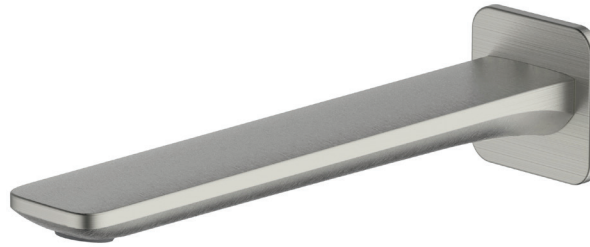

# Paris

PA102200BN

Brushed Nickel Wall Spout

## Specifications /

<b>WELs rating</b>	5 Stars, 6L per minute
<b>Temperature rating (min / max)</b>	1°C - 65°C
<b>Pressure rating (min / max)</b>	150 kPa - 500 kPa
<b>Finish</b>	Brushed nickel (PVD)
<b>Materials</b>	Brass spout
<b>Product weight</b>	0.59kg
<b>Installation</b>	200mm fixed wall spout
<b>Water supply</b>	Mains
<b>Warranty</b>	10 years body; 5 years seals, tails, fittings, aerators; 1 year finish and labour (refer to oliveri.com.au)
<b>Maintenance and care instructions</b>	All surfaces should be cleaned with mild liquid detergent or soap and water. Do not use cream cleaners or citrus based cleaning products, as they are abrasive. Use of unsuitable cleaning agents may damage the surface. Any damage caused in this way will not be covered by warranty.