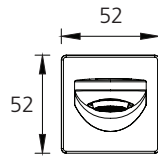

# Paris

PA102200BN

Brushed Nickel Wall Spout

## Specifications /

<b>WELs rating</b>	5 Stars, 6L per minute
<b>Temperature rating (min / max)</b>	1°C - 65°C
<b>Pressure rating (min / max)</b>	150 kPa - 500 kPa
<b>Finish</b>	Brushed nickel (PVD)
<b>Materials</b>	Brass spout
<b>Product weight</b>	0.59kg
<b>Installation</b>	200mm fixed wall spout
<b>Water supply</b>	Mains
<b>Warranty</b>	10 years body; 5 years seals, tails, fittings, aerators; 1 year finish and labour (refer to oliveri.com.au)
<b>Maintenance and care instructions</b>	All surfaces should be cleaned with mild liquid detergent or soap and water. Do not use cream cleaners or citrus based cleaning products, as they are abrasive. Use of unsuitable cleaning agents may damage the surface. Any damage caused in this way will not be covered by warranty.