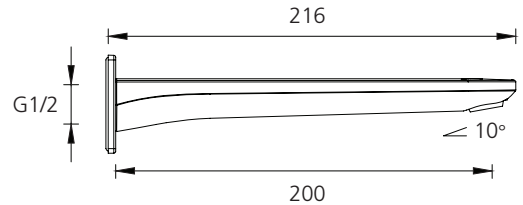

# Paris

PA102200BN

Brushed Nickel Wall Spout

## Specifications /

<b>WELs rating</b>	5 Stars, 6L per minute
<b>Temperature rating (min / max)</b>	1°C - 65°C
<b>Pressure rating (min / max)</b>	150 kPa - 500 kPa
<b>Finish</b>	Brushed nickel (PVD)
<b>Materials</b>	Brass spout
<b>Product weight</b>	0.59kg
<b>Installation</b>	200mm fixed wall spout
<b>Water supply</b>	Mains
<b>Warranty</b>	10 years body; 5 years seals, tails, fittings, aerators; 1 year finish and labour (refer to oliveri.com.au)
<b>Maintenance and care instructions</b>	All surfaces should be cleaned with mild liquid detergent or soap and water. Do not use cream cleaners or citrus based cleaning products, as they are abrasive. Use of unsuitable cleaning agents may damage the surface. Any damage caused in this way will not be covered by warranty.