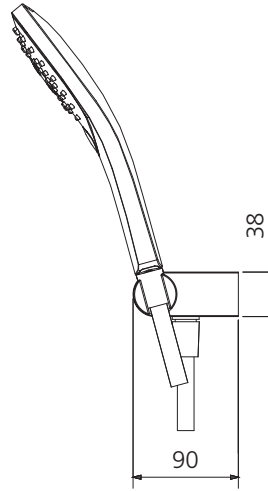

Rome

RO147013BMB

Matte Black Hand Shower With Bracket

Specifications /

WELs rating	3 Stars, 9L per minute
Temperature rating (min / max)	1°C - 65°C
Pressure rating (min / max)	150 kPa - 500 kPa
Finish	Matte black (powder coated)
Shower head functions	Three spray functions
Materials	Brass/ABS Plastic
Water supply	Mains
Connections	G 1/2 BSP
Mounting methods	Wall mounted
Product weight	0.68kg
Parts List	Hand shower x 1, wall bracket x 1, hose x 1
Warranty	3 years main body; 2 years shower head, shower arm, plastic hand piece, hose, seals, o'rings; 1 year finish and labour (refer to oliveri.com.au)
Maintenance and care instructions	All surfaces should be cleaned with mild liquid detergent or soap and water. Do not use cream cleaners or citrus based cleaning products, as they are abrasive. Use of unsuitable cleaning agents may damage the surface. Any damage caused in this way will not be covered by warranty.