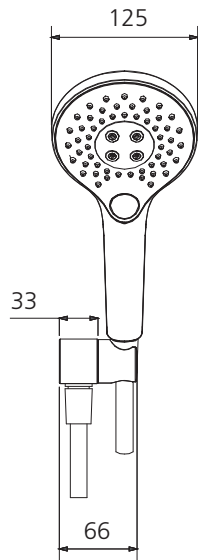

Rome

RO147013BMB

Matte Black Hand Shower With Bracket

Specifications /

WELs rating	3 Stars, 9L per minute
Temperature rating (min / max)	1°C - 65°C
Pressure rating (min / max)	150 kPa - 500 kPa
Finish	Matte black (powder coated)
Shower head functions	Three spray functions
Materials	Brass/ABS Plastic
Water supply	Mains
Connections	G 1/2 BSP
Mounting methods	Wall mounted
Product weight	0.68kg
Parts List	Hand shower x 1, wall bracket x 1, hose x 1
Warranty	3 years main body; 2 years shower head, shower arm, plastic hand piece, hose, seals, o'rings; 1 year finish and labour (refer to oliveri.com.au)
Maintenance and care instructions	All surfaces should be cleaned with mild liquid detergent or soap and water. Do not use cream cleaners or citrus based cleaning products, as they are abrasive. Use of unsuitable cleaning agents may damage the surface. Any damage caused in this way will not be covered by warranty.