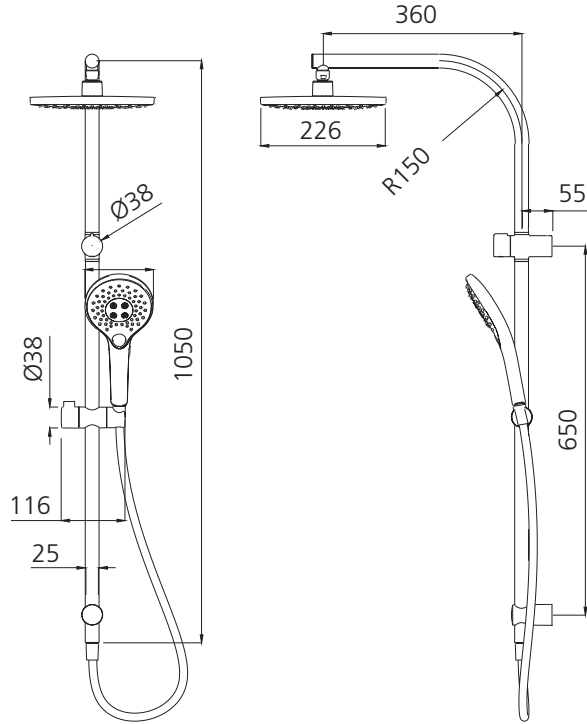

Rome

RO36341MB

Matte Black Dual Shower Set

All dimensions in mm

Specifications /

WELs rating	3 Stars, 9L per minute
Temperature rating (min / max)	1°C - 65°C
Pressure rating (min / max)	150 kPa - 500 kPa
Finish	Matte black (powder coated)
Shower head functions	Three spray functions (hand shower)
Materials	Brass/ABS Plastic
Water supply	Mains
Connections	G 1/2 BSP
Mounting methods	Wall mounted
Product weight	2.38kg
Parts List	Hand shower x 1, shower rose x 1, hose x 1, slider rail x 1
Warranty	3 years main body; 2 years shower head, shower arm, plastic hand piece, hose, seals, o'rings; 1 year finish and labour (refer to oliveri.com.au)
Maintenance and care instructions	All surfaces should be cleaned with mild liquid detergent or soap and water. Do not use cream cleaners or citrus based cleaning products, as they are abrasive. Use of unsuitable cleaning agents may damage the surface. Any damage caused in this way will not be covered by warranty.