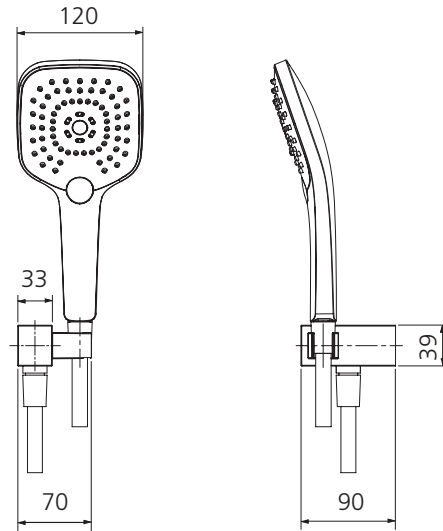

# Monaco

**MO168013BMB**

Matte Black Hand Shower With Bracket

## Specifications /

<b>WELs rating</b>	3 Stars, 9L per minute
<b>Temperature rating (min / max)</b>	1°C - 65°C
<b>Pressure rating (min / max)</b>	150 kPa - 500 kPa
<b>Finish</b>	Matte black (powder coated)
<b>Shower head functions</b>	Three spray functions
<b>Materials</b>	Brass/ABS Plastic
<b>Water supply</b>	Mains
<b>Connections</b>	G 1/2 BSP
<b>Mounting methods</b>	Wall mounted
<b>Product weight</b>	0.71kg
<b>Parts List</b>	Hand shower x 1, wall bracket x 1, hose x 1
<b>Warranty</b>	3 years main body; 2 years shower head, shower arm, plastic hand piece, hose, seals, o'rings; 1 year finish and labour (refer to <a href="http://oliveri.com.au">oliveri.com.au</a> )
<b>Maintenance and care instructions</b>	All surfaces should be cleaned with mild liquid detergent or soap and water. Do not use cream cleaners or citrus based cleaning products, as they are abrasive. Use of unsuitable cleaning agents may damage the surface. Any damage caused in this way will not be covered by warranty.