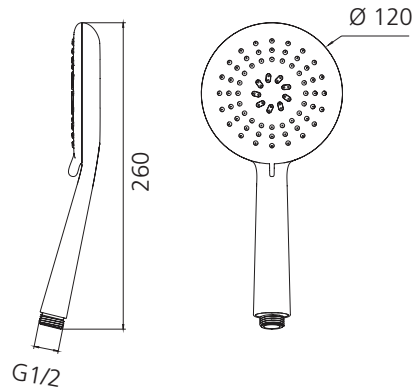

Copenhagen

CO71801CR

Chrome Hand Shower Head

All dimensions in mm

Specifications /

| | |
|--|--|
| WELs rating | 3 Stars, 9L per minute |
| Temperature rating (min / max) | 1°C - 65°C |
| Pressure rating (min / max) | 150 kPa - 500 kPa |
| Finish | Chrome (electroplating) |
| Shower head functions | Three spray functions |
| Materials | ABS Plastic |
| Water supply | Mains |
| Connections | G1/2 Male |
| Product weight | 0.20kg |
| Parts List | Hand shower x 1 |
| Warranty | 2 years plastic hand piece; 1 year finish and labour (refer to oliveri.com.au) |
| Maintenance and care instructions | All surfaces should be cleaned with mild liquid detergent or soap and water. Do not use cream cleaners or citrus based cleaning products, as they are abrasive. Use of unsuitable cleaning agents may damage the surface. Any damage caused in this way will not be covered by warranty. |