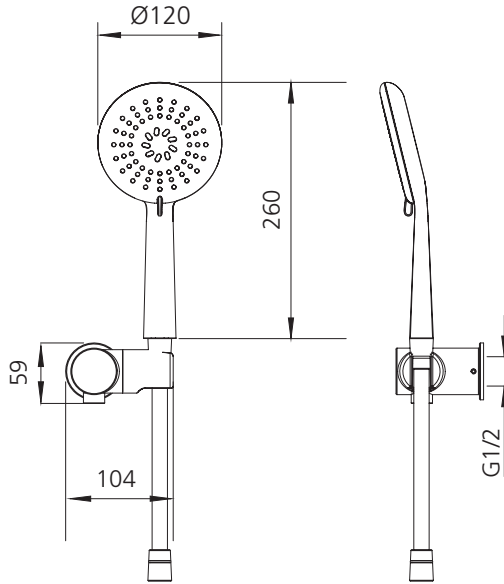

Copenhagen

CO22230CR

Chrome Hand Shower With Bracket

All dimensions in mm

Specifications /

WELs rating	3 Stars, 9L per minute
Temperature rating (min / max)	1°C - 65°C
Pressure rating (min / max)	150 kPa - 500 kPa
Finish	Chrome (electroplating)
Shower head functions	Three spray functions
Materials	Brass / ABS Plastic
Water supply	Mains
Connections	G1/2 Female
Mounting methods	Wall mounted
Product weight	1.42kg
Parts List	Hand shower x 1, wall bracket x 1, hose x 1
Warranty	15 years main body; 2 years shower head, shower arm, plastic hand piece, hose, seals, o'rings; 1 year finish and labour (refer to oliveri.com.au)
Maintenance and care instructions	All surfaces should be cleaned with mild liquid detergent or soap and water. Do not use cream cleaners or citrus based cleaning products, as they are abrasive. Use of unsuitable cleaning agents may damage the surface. Any damage caused in this way will not be covered by warranty.