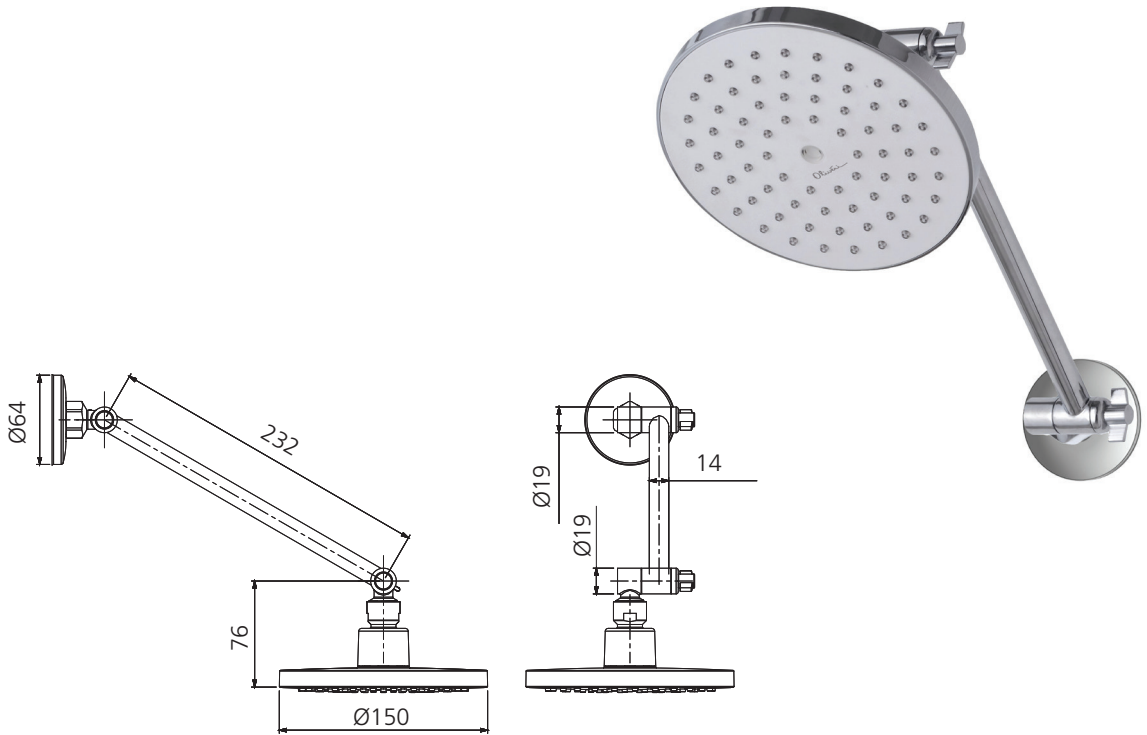

Rome

RO140011CR

Chrome High Rise Shower

All dimensions in mm

Specifications /

WELs rating	3 Stars, 9L per minute
Temperature rating (min / max)	1°C - 65°C
Pressure rating (min / max)	150 kPa - 500 kPa
Finish	Chrome
Materials	ABS plastic
Water supply	Mains
Connections	G 1/2 BSP
Mounting methods	Wall mounted
Parts List	Shower head x 1, shower arm x 1, flange x 1
Warranty	2 years shower head, shower arm; 1 year finish and labour (refer to oliveri.com.au)
Maintenance and care instructions	All surfaces should be cleaned with mild liquid detergent or soap and water. Do not use cream cleaners or citrus based cleaning products, as they are abrasive. Use of unsuitable cleaning agents may damage the surface. Any damage caused in this way will not be covered by warranty.