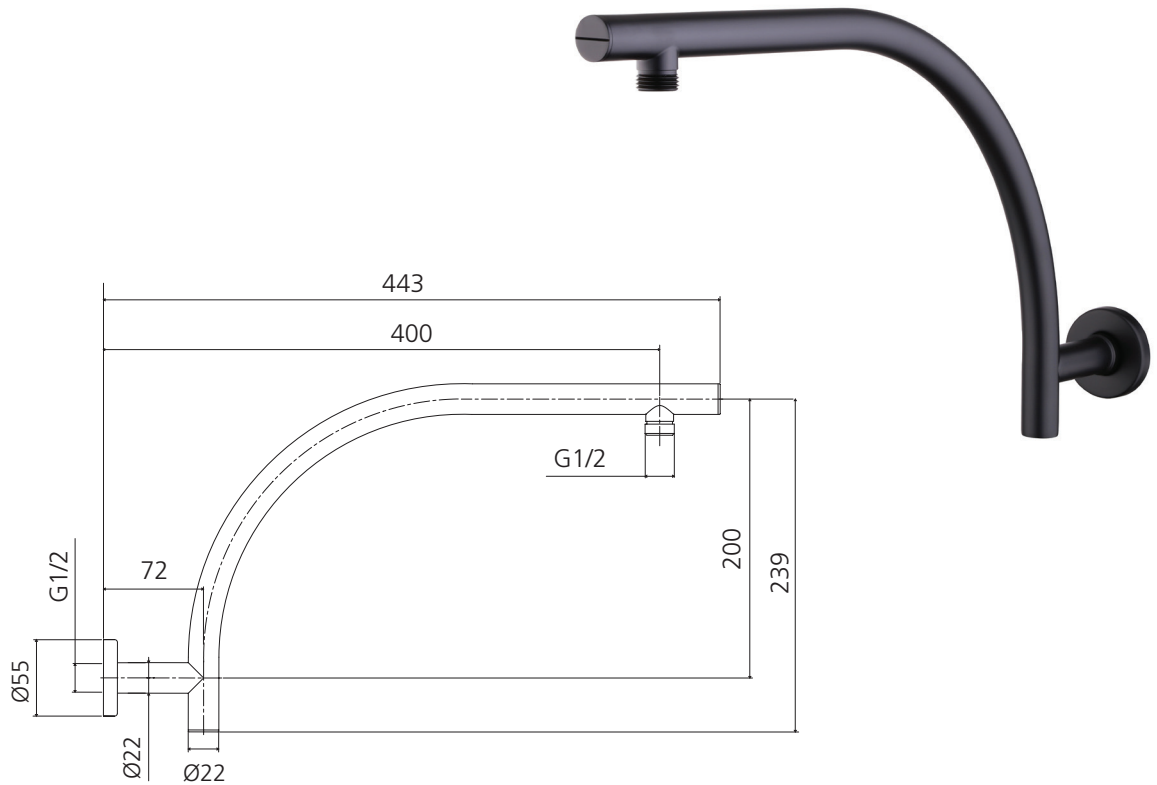

# Rome

**RO0008MB**

Matte Black Raised Wall Mounted Shower Arm

All dimensions in mm

## Specifications /

<b>WELs rating</b>	NA
<b>Temperature rating (min / max)</b>	1°C - 65°C
<b>Pressure rating (min / max)</b>	150 kPa - 500 kPa
<b>Finish</b>	Matte black (powder coated)
<b>Materials</b>	Brass
<b>Water supply</b>	Mains
<b>Connections</b>	G 1/2 Female
<b>Mounting methods</b>	Wall mounted
<b>Product weight</b>	0.74kg
<b>Parts List</b>	Shower arm x 1, flange x 1
<b>Warranty</b>	2 years shower arm, 1 year finish and labour (refer to <a href="http://oliveri.com.au">oliveri.com.au</a> )
<b>Maintenance and care instructions</b>	All surfaces should be cleaned with mild liquid detergent or soap and water. Do not use cream cleaners or citrus based cleaning products, as they are abrasive. Use of unsuitable cleaning agents may damage the surface. Any damage caused in this way will not be covered by warranty.