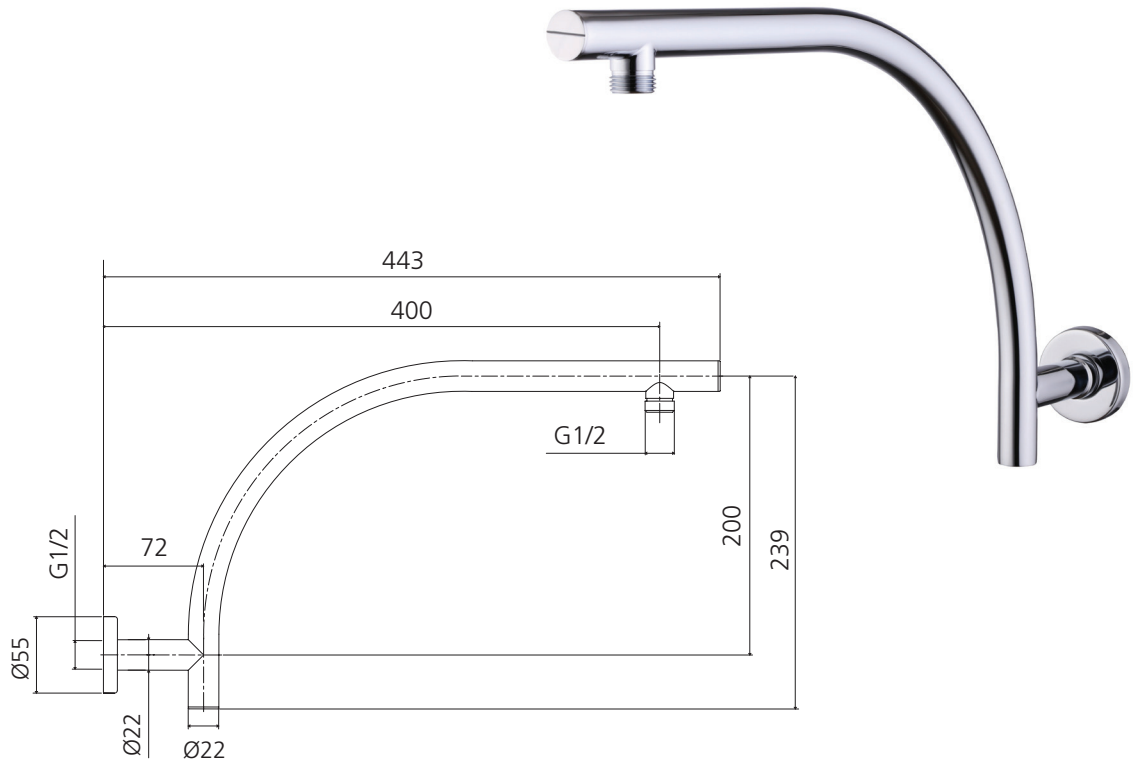

Rome

RO0008CR

Chrome Raised Wall Mounted Shower Arm

All dimensions in mm

Specifications /

| | |
|--|--|
| WELs rating | NA |
| Temperature rating (min / max) | 1°C - 65°C |
| Pressure rating (min / max) | 150 kPa - 500 kPa |
| Finish | Chrome (electroplating) |
| Materials | Brass |
| Water supply | Mains |
| Connections | G 1/2 Female |
| Mounting methods | Wall mounted |
| Product weight | 0.74kg |
| Parts List | Shower arm x 1, flange x 1 |
| Warranty | 2 years shower arm, 1 year finish and labour (refer to oliveri.com.au) |
| Maintenance and care instructions | All surfaces should be cleaned with mild liquid detergent or soap and water. Do not use cream cleaners or citrus based cleaning products, as they are abrasive. Use of unsuitable cleaning agents may damage the surface. Any damage caused in this way will not be covered by warranty. |