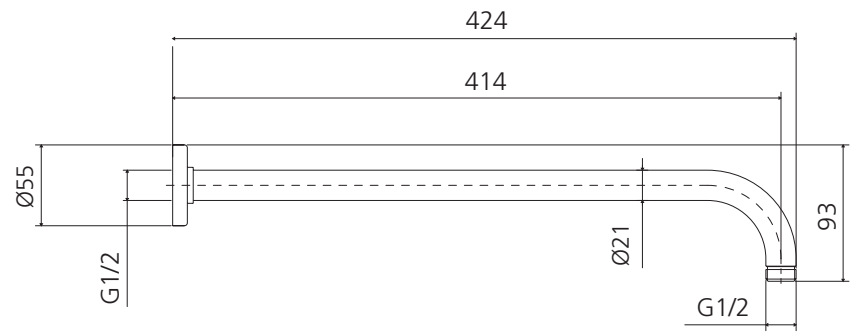

# Rome

**RO15240BN**

Brushed Nickel Wall Mounted Shower Arm

All dimensions in mm

## Specifications /

|  |  |
|--|--|
| <b>WELs rating</b>                       | NA   |
| <b>Temperature rating (min / max)</b>    | 1°C - 65°C   |
| <b>Pressure rating (min / max)</b>       | 150 kPa - 500 kPa  |
| <b>Finish</b>                            | Brushed nickel (PVD)   |
| <b>Materials</b>                         | Brass  |
| <b>Water supply</b>                      | Mains  |
| <b>Connections</b>                       | G 1/2 Female   |
| <b>Mounting methods</b>                  | Wall mounted   |
| <b>Product weight</b>                    | 0.45kg   |
| <b>Parts List</b>                        | Shower arm x 1, flange x 1   |
| <b>Warranty</b>                          | 2 years shower arm, 1 year finish and labour (refer to <a href="http://oliveri.com.au">oliveri.com.au</a> )  |
| <b>Maintenance and care instructions</b> | All surfaces should be cleaned with mild liquid detergent or soap and water. Do not use cream cleaners or citrus based cleaning products, as they are abrasive. Use of unsuitable cleaning agents may damage the surface. Any damage caused in this way will not be covered by warranty. |