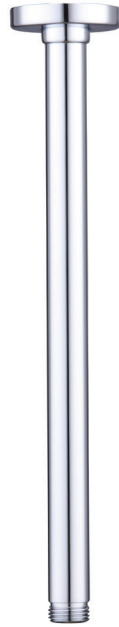

Rome

RO15293CR

Chrome Ceiling Mounted Shower Arm

Specifications /

WELs rating	NA
Temperature rating (min / max)	1°C - 65°C
Pressure rating (min / max)	150 kPa - 500 kPa
Finish	Chrome (electroplating)
Materials	Brass
Water supply	Mains
Connections	G 1/2 Female
Mounting methods	Ceiling mounted
Product weight	0.27kg
Parts List	Shower arm x 1, flange x 1
Warranty	2 years shower arm, 1 year finish and labour (refer to oliveri.com.au)
Maintenance and care instructions	All surfaces should be cleaned with mild liquid detergent or soap and water. Do not use cream cleaners or citrus based cleaning products, as they are abrasive. Use of unsuitable cleaning agents may damage the surface. Any damage caused in this way will not be covered by warranty.