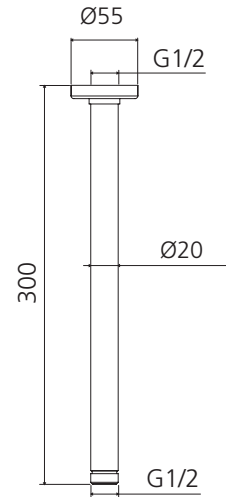

Rome

RO15293CR

Chrome Ceiling Mounted Shower Arm

Specifications /

WELs rating	NA
Temperature rating (min / max)	1°C - 65°C
Pressure rating (min / max)	150 kPa - 500 kPa
Finish	Chrome (electroplating)
Materials	Brass
Water supply	Mains
Connections	G 1/2 Female
Mounting methods	Ceiling mounted
Product weight	0.27kg
Parts List	Shower arm x 1, flange x 1
Warranty	2 years shower arm, 1 year finish and labour (refer to oliveri.com.au)
Maintenance and care instructions	All surfaces should be cleaned with mild liquid detergent or soap and water. Do not use cream cleaners or citrus based cleaning products, as they are abrasive. Use of unsuitable cleaning agents may damage the surface. Any damage caused in this way will not be covered by warranty.