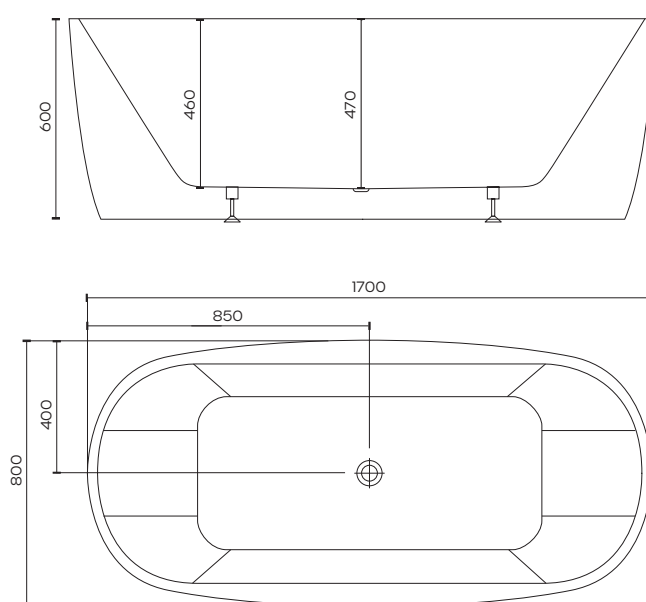

Product Technical Drawing

Limited Warranty
(visit raymor.com.au for full warranty details)

For more information call 1800 729 667 or visit raymor.com.au

© Registered trademark of Tradelink. All dimensions given are approximate and should be checked prior to installation. See raymor.com.au for full warranty details.

Raymor®