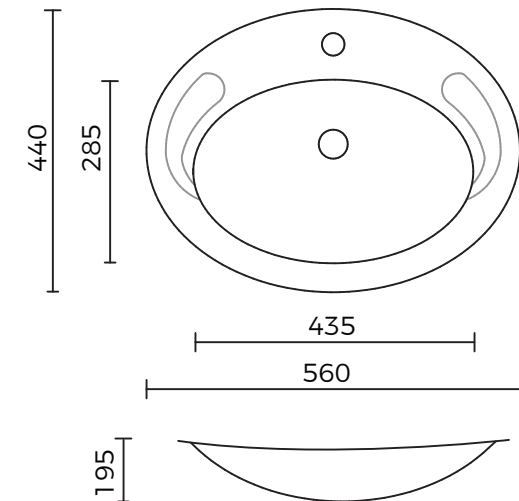

SPEC PACK EI TRADE COLLECTION

SPEC SHEET

EI TRADE 1TH OVAL DROP IN BASIN

PRODUCT CODE:

75115B

FEATURES:

- / 5.8L capacity
- / Complete with chrome overflow
- / Available with 1 or 3 tapholes
- / Gloss white china basin

OVERALL DIMENSIONS:

560 L x 440 W x 195mm D

VARIATIONS:

- | | |
|--------------------------|--------|
| 1 tap hole, plug & waste | 75032 |
| 1 tap hole, pop up waste | 75033 |
| 3 tap hole | 75116B |
| 3 tap hole, plug & waste | 75034 |
| 3 tap hole, pop up waste | 75035 |

WARRANTY:

5 years on bowl

Disclaimer: All measurement are in millimetres and are solely for reference purposes. Colours have been reproduced with as much accuracy as possible. Any changes resulting from technical advance of design or colour may be made without prior notice. Tapware, accessories and appliances are for illustration purposes only. Further information on warranties is available at www.everhard.com.au