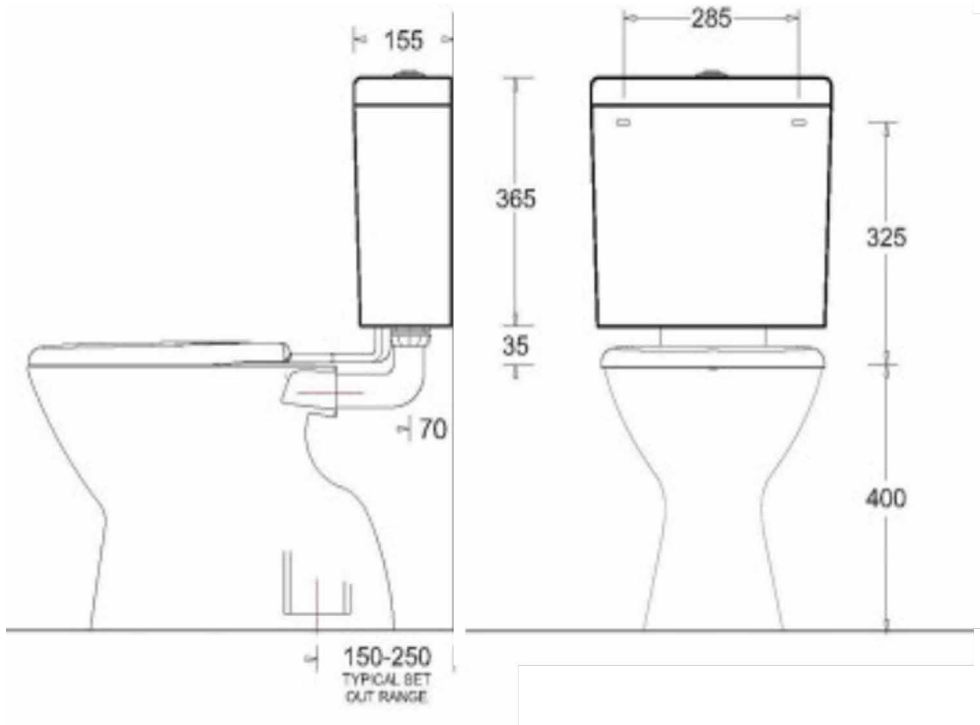

Essentials

Essentials Deluxe Link S Trap Toilet Suite

Product code	152962
Includes	152837 S Trap Pan 152840 Cistern with Link and Seat
WELS Rating	4 Star 3.5L Avg Flush
Warranty	10 years - Cisterns and pans, polymer-braided hoses and chrome plated finish 3 years Inlet and outlet valves, toilet seat, link piece, flush pipe, flush button, PVD and electroplate finishes and fittings, 1 year - seals, labour

PRODUCT SPECIFICATIONS

Colour	White
Pan	Vitreous china
Cistern	Vitreous china
Rim Type	Box
Seat	Standard
Trap Type	S-trap set out 150 - 250mm
Inlet Valve	Bottom entry inlet valve, bottom right inlet
Outlet Valve	4.5/3L Dual flush outlet valve
Inclusions	1 x Vitreous China Cistern with link and seat 1 x S Trap Pan Installation Instructions
Maintenance & Care	Surfaces should be regularly cleaned with a soft, dampened cloth or sponge with warm, soapy water or mild detergent only. Do not use abrasive brushes, scourers, cleaners or harsh chlorides or chemicals as these can damage the finish

For more information call 1800 BATHROOM (1800 228 476) or visit tradelink.com.au

All dimensions are in millimetres. Dimensions shown are approximate and should be checked against the product before installation. Changes may be made to this specification without notice due to our commitment to continual improvement. See tradelink.com.au for full warranty details.

Essentials

For more information call 1800 BATHROOM (1800 228 476) or visit tradelink.com.au

All dimensions are in millimetres. Dimensions shown are approximate and should be checked against the product before installation. Changes may be made to this specification without notice due to our commitment to continual improvement. See tradelink.com.au for full warranty details.