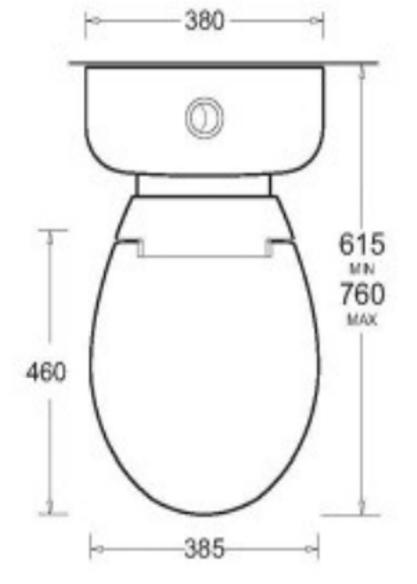

Essentials

Essentials Deluxe Link S Trap Toilet Suite

Product code	152962
Includes	152837 S Trap Pan 152840 Cistern with Link and Seat
WELS Rating	4 Star 3.5L Avg Flush
Warranty	10 years - Cisterns and pans, polymer-braided hoses and chrome plated finish 3 years Inlet and outlet valves, toilet seat, link piece, flush pipe, flush button, PVD and electroplate finishes and fittings, 1 year - seals, labour

PRODUCT SPECIFICATIONS

Colour	White
Pan	Vitreous china
Cistern	Vitreous china
Rim Type	Box
Seat	Standard
Trap Type	S-trap set out 150 - 250mm
Inlet Valve	Bottom entry inlet valve, bottom right inlet
Outlet Valve	4.5/3L Dual flush outlet valve
Inclusions	1 x Vitreous China Cistern with link and seat 1 x S Trap Pan Installation Instructions
Maintenance & Care	Surfaces should be regularly cleaned with a soft, dampened cloth or sponge with warm, soapy water or mild detergent only. Do not use abrasive brushes, scourers, cleaners or harsh chlorides or chemicals as these can damage the finish

For more information call 1800 BATHROOM (1800 228 476) or visit tradelink.com.au

All dimensions are in millimetres. Dimensions shown are approximate and should be checked against the product before installation. Changes may be made to this specification without notice due to our commitment to continual improvement. See tradelink.com.au for full warranty details.

Essentials

For more information call 1800 BATHROOM (1800 228 476) or visit tradelink.com.au

All dimensions are in millimetres. Dimensions shown are approximate and should be checked against the product before installation. Changes may be made to this specification without notice due to our commitment to continual improvement. See tradelink.com.au for full warranty details.