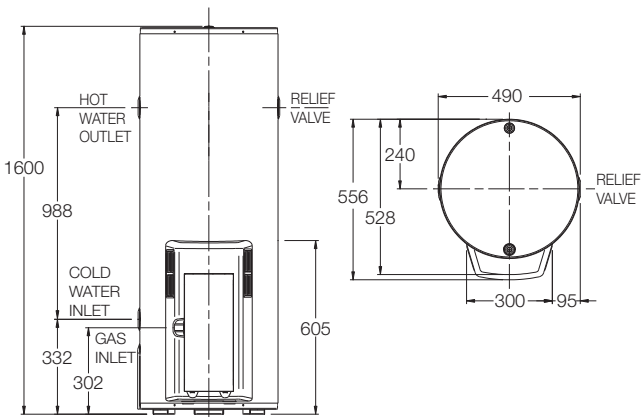

Features & Benefits

- 5 Star energy efficiency
- Mains pressure at multiple taps
- Strong recovery – to have you back in hot water fast
- 275L first hour capacity of hot water
- Compact size – 490mm diameter
- Two anodes
- Natural gas model
- 10 year cylinder warranty¹

MODEL	850265
Storage Capacity (L)	130
Hourly Recovery (L)	145
Gas Consumption (MJ/Hr)	30
Relief Valve Pressure (kPa)	1400
Expansion Control Valve (kPa)	1200
Max Water Supply Pressure:	
with ECV (kPa)	960
without ECV (kPa)	1120
Water Connections	Rp ³ / ₄
Gas Connection	Rp ¹ / ₂
Approx. Weight (packaged) kg	80